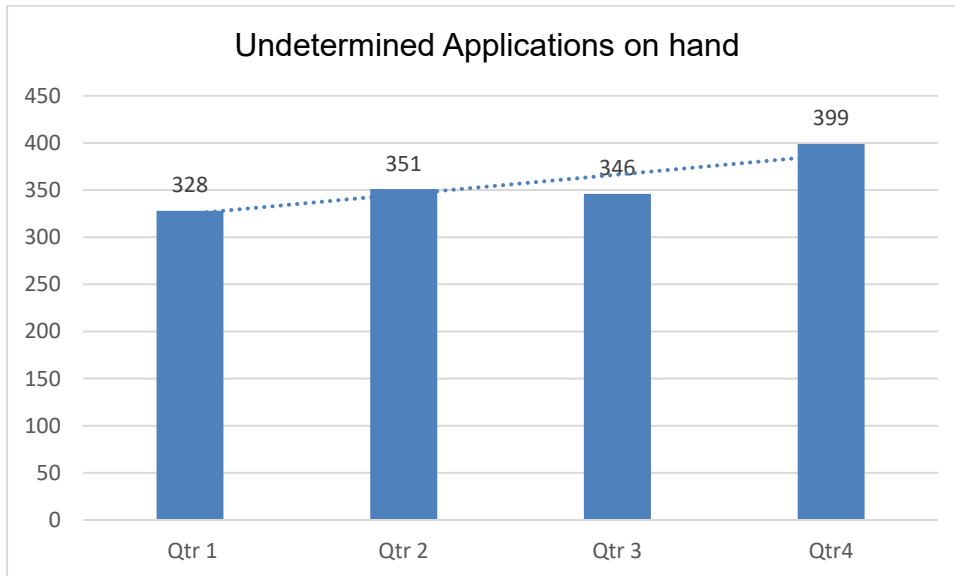

Committee Date: 18 June 2020

Summary of Planning Statistics for 2020/2021

Planning Applications

Planning Enforcement